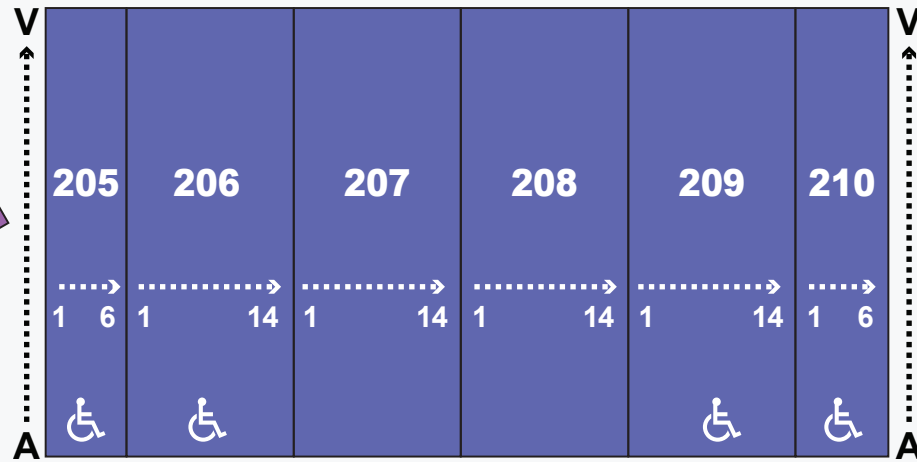

ETESS ARENA
ATLANTIC CITY

- FLOOR
- RISERS
- MEZZANINE

**TAKE
THE
STAGE.**

ATLANTIC CITY