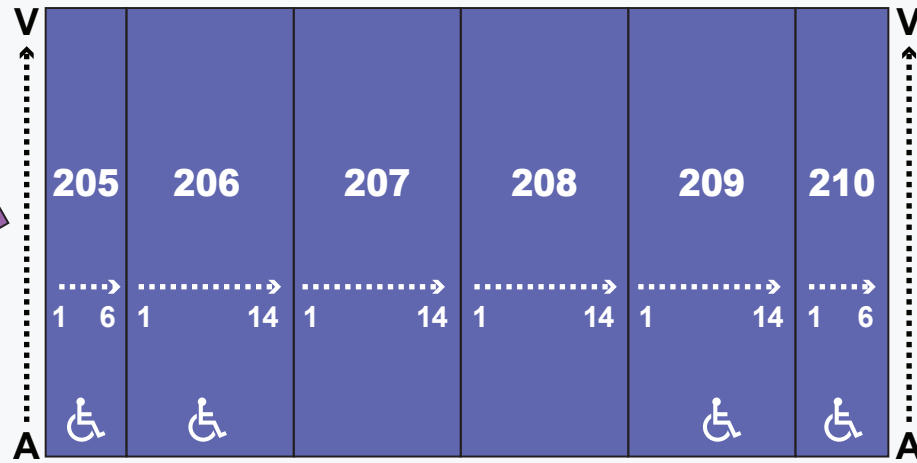

ETESS ARENA
ATLANTIC CITY

- FLOOR
- RISERS
- MEZZANINE

**TAKE
THE
STAGE.**

ATLANTIC CITY

MIX

STAGE

ETESS ARENA
ATLANTIC CITY

- FLOOR
- RISERS
- MEZZANINE