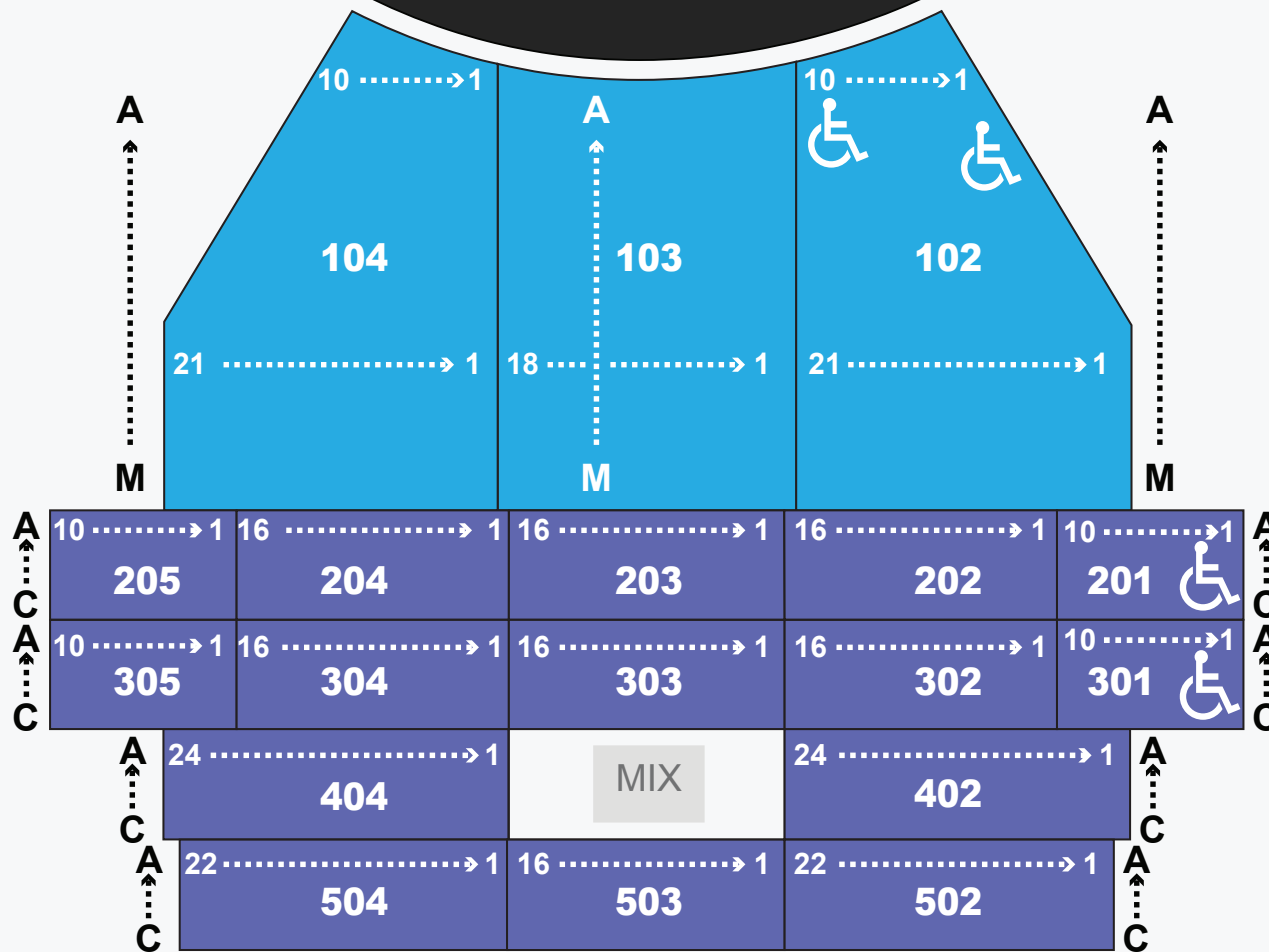

STAGE

ATLANTIC CITY

- FLOOR
- RISERS

**TAKE
THE
STAGE.**

ATLANTIC CITY