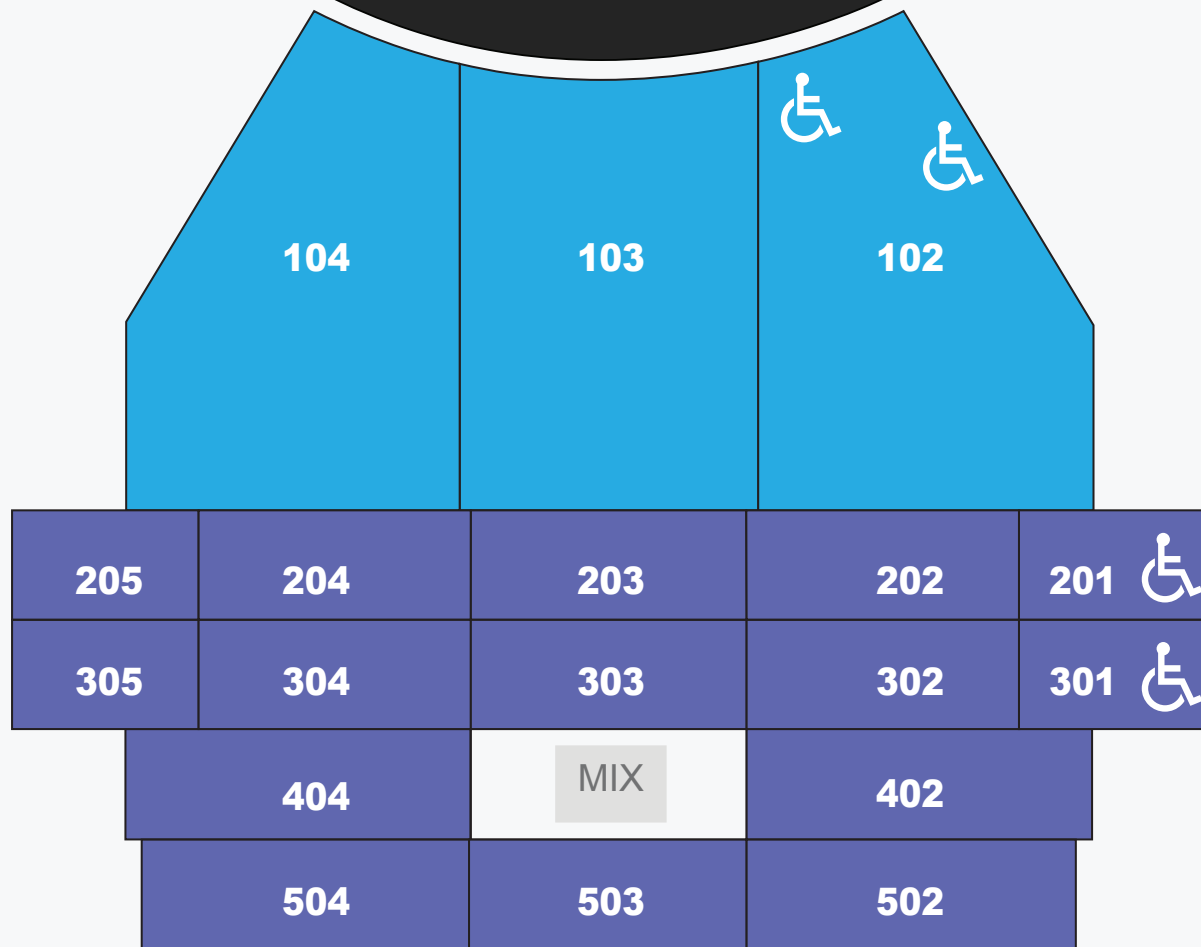

STAGE

SOUND WAVES

ATLANTIC CITY

FLOOR
 RISERS

TAKE
THE
STAGE.

Hard Rock
HOTEL & CASINO

ATLANTIC CITY

STAGE

VIP
GENERAL ADMISSION

GENERAL ADMISSION

205	204	203	202	201
305	304	303	302	301
	404	MIX	402	
	504	503	502	

SOUND WAVES

ATLANTIC CITY

FLOOR
 RISERS

TAKE
THE
STAGE.

Hard Rock
HOTEL & CASINO

ATLANTIC CITY