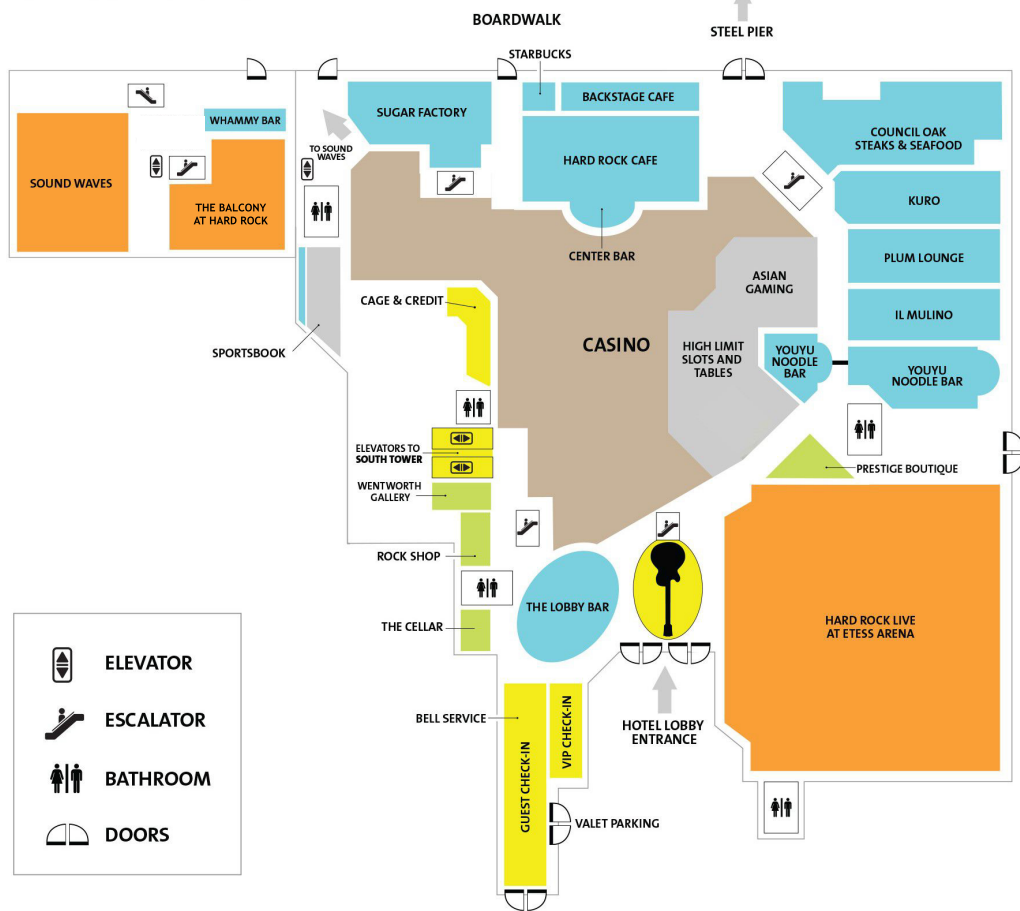

# THE STAGE IS SET

## MAP KEY

- BARS & RESTAURANTS
- CASINO
- SPECIALTY GAMING
- POINTS OF INTEREST
- RETAIL SHOPS
- ENTERTAINMENT VENUES
- MEETING VENUES
- 1 STUDIO 2-A
- 2 STUDIO 2-B
- 3 STUDIO 2-C
- 4 FORT PIERCE SALON D
- 5 FORT PIERCE SALON C
- 6 FORT PIERCE SALON B
- 7 FORT PIERCE SALON A
- 8 TAMPA A
- 9 TAMPA D
- 10 BIG CYPRESS STUDIO A
- 11 BIG CYPRESS STUDIO B
- 12 IMMOKALEE STUDIO A
- 13 IMMOKALEE STUDIO B

## 1ST FLOOR - CASINO LEVEL

## 4TH FLOOR