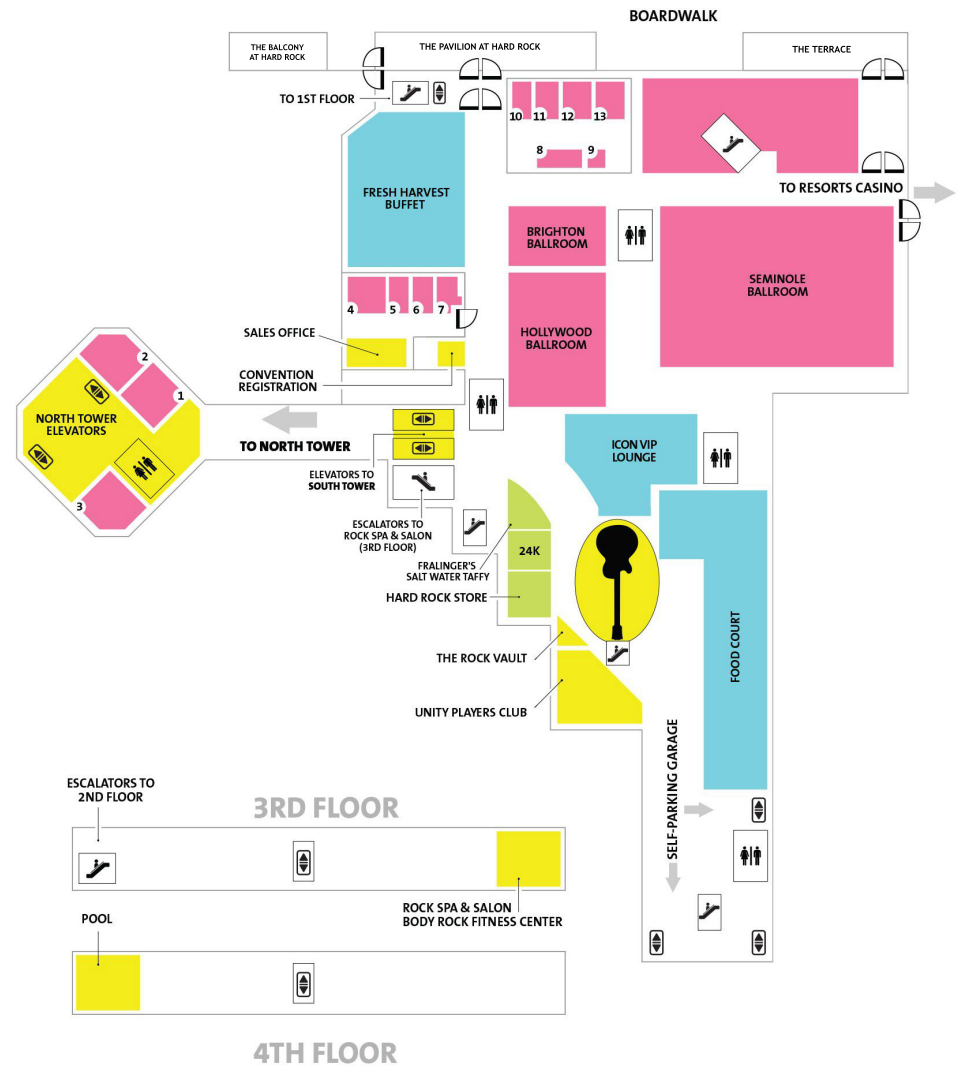

## MAP KEY

- BARS & RESTAURANTS
- CASINO
- SPECIALTY GAMING
- POINTS OF INTEREST
- RETAIL SHOPS
- ENTERTAINMENT VENUES
- MEETING VENUES
- 1 STUDIO 2-A
- 2 STUDIO 2-B
- 3 STUDIO 2-C
- 4 FORT PIERCE SALON D
- 5 FORT PIERCE SALON C
- 6 FORT PIERCE SALON B
- 7 FORT PIERCE SALON A
- 8 TAMPA A
- 9 TAMPA D
- 10 BIG CYPRESS STUDIO A
- 11 BIG CYPRESS STUDIO B
- 12 IMMOKALEE STUDIO A
- 13 IMMOKALEE STUDIO B

## 1ST FLOOR - CASINO LEVEL

## 2ND FLOOR - MEETING LEVEL

## 4TH FLOOR