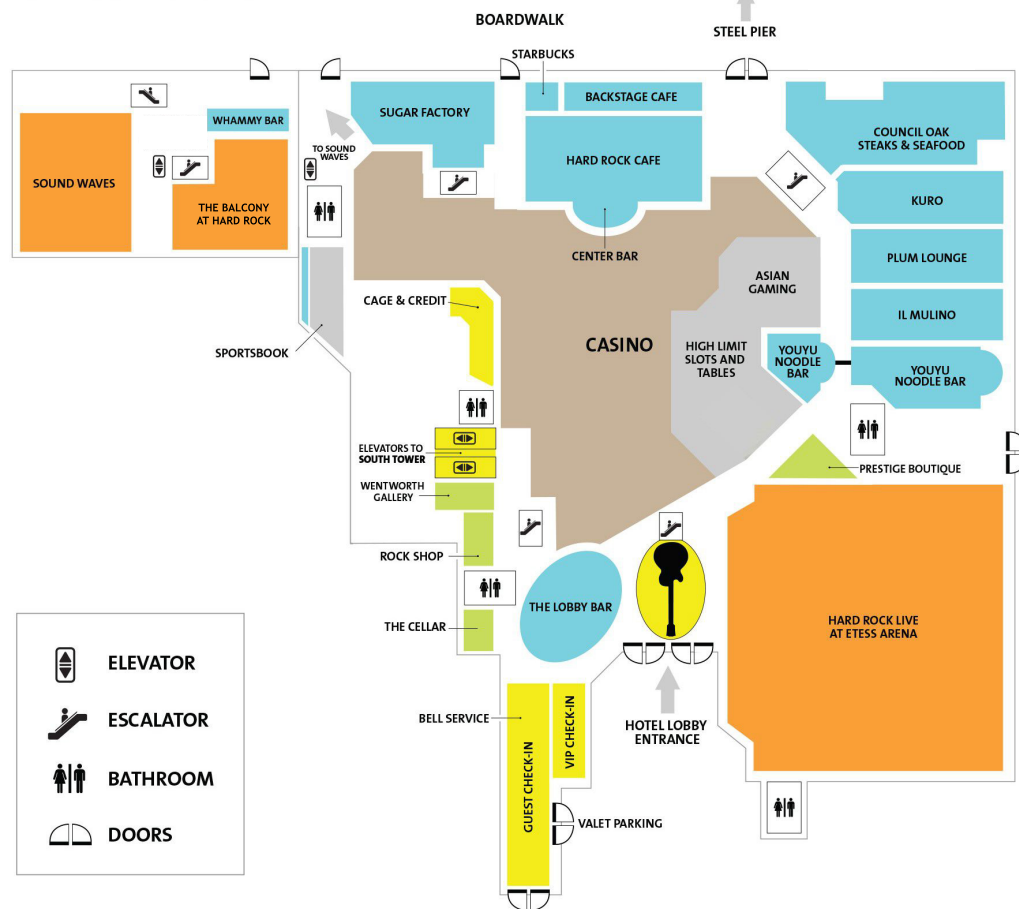

THE STAGE IS SET

MAP KEY

- BARS & RESTAURANTS
- CASINO
- SPECIALTY GAMING
- POINTS OF INTEREST
- RETAIL SHOPS
- ENTERTAINMENT VENUES
- MEETING VENUES
- 1 STUDIO 2-A
- 2 STUDIO 2-B
- 3 STUDIO 2-C
- 4 FORT PIERCE SALON D
- 5 FORT PIERCE SALON C
- 6 FORT PIERCE SALON B
- 7 FORT PIERCE SALON A
- 8 TAMPA A
- 9 TAMPA D
- 10 BIG CYPRESS STUDIO A
- 11 BIG CYPRESS STUDIO B
- 12 IMMOKALEE STUDIO A
- 13 IMMOKALEE STUDIO B

1ST FLOOR - CASINO LEVEL

2ND FLOOR - MEETING LEVEL

- ELEVATOR
- ESCALATOR
- BATHROOM
- DOORS