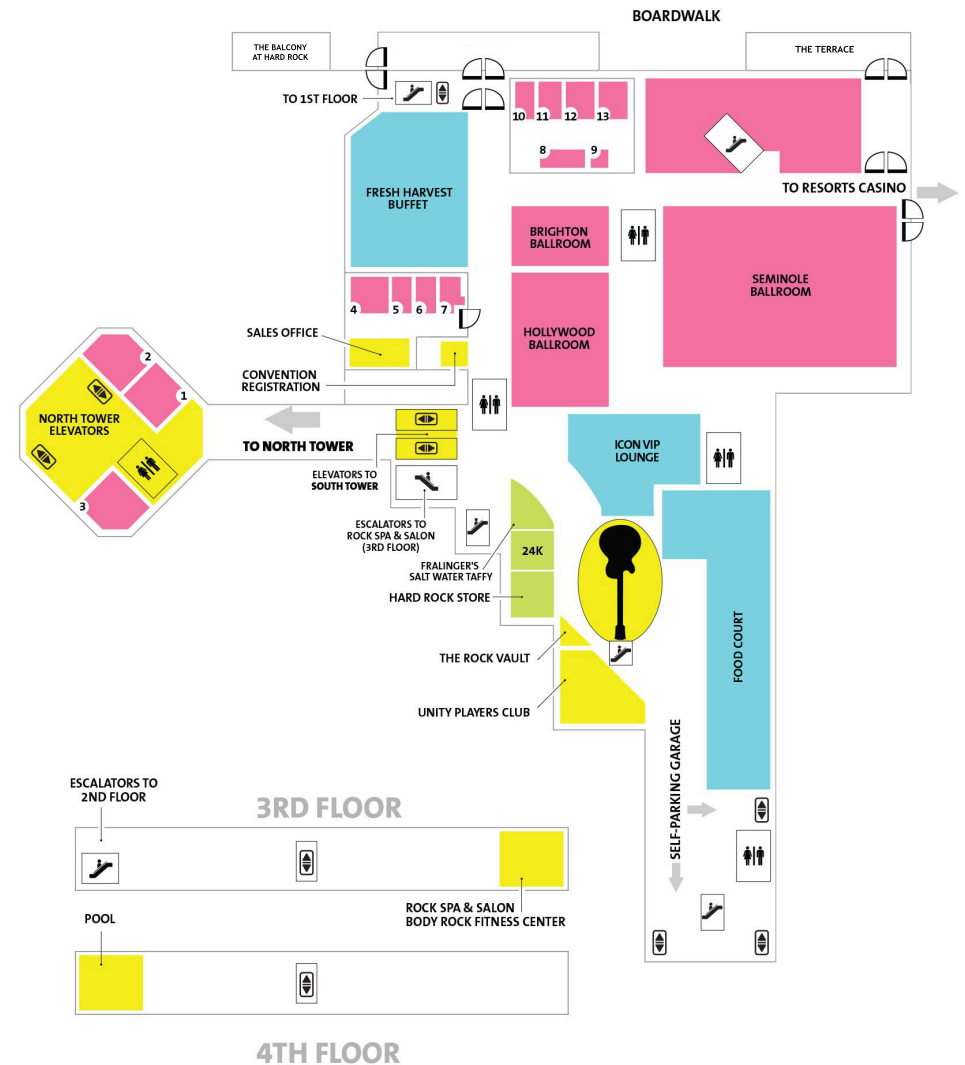

THE STAGE IS SET

MAP KEY

- BARS & RESTAURANTS
- CASINO
- SPECIALTY GAMING
- POINTS OF INTEREST
- RETAIL SHOPS
- ENTERTAINMENT VENUES
- MEETING VENUES
- 1 STUDIO 2-A
- 2 STUDIO 2-B
- 3 STUDIO 2-C
- 4 FORT PIERCE SALON D
- 5 FORT PIERCE SALON C
- 6 FORT PIERCE SALON B
- 7 FORT PIERCE SALON A
- 8 TAMPA A
- 9 TAMPA D
- 10 BIG CYPRESS STUDIO A
- 11 BIG CYPRESS STUDIO B
- 12 IMMOKALEE STUDIO A
- 13 IMMOKALEE STUDIO B

1ST FLOOR - CASINO LEVEL

2ND FLOOR - MEETING LEVEL

- ELEVATOR
- ESCALATOR
- BATHROOM
- DOORS