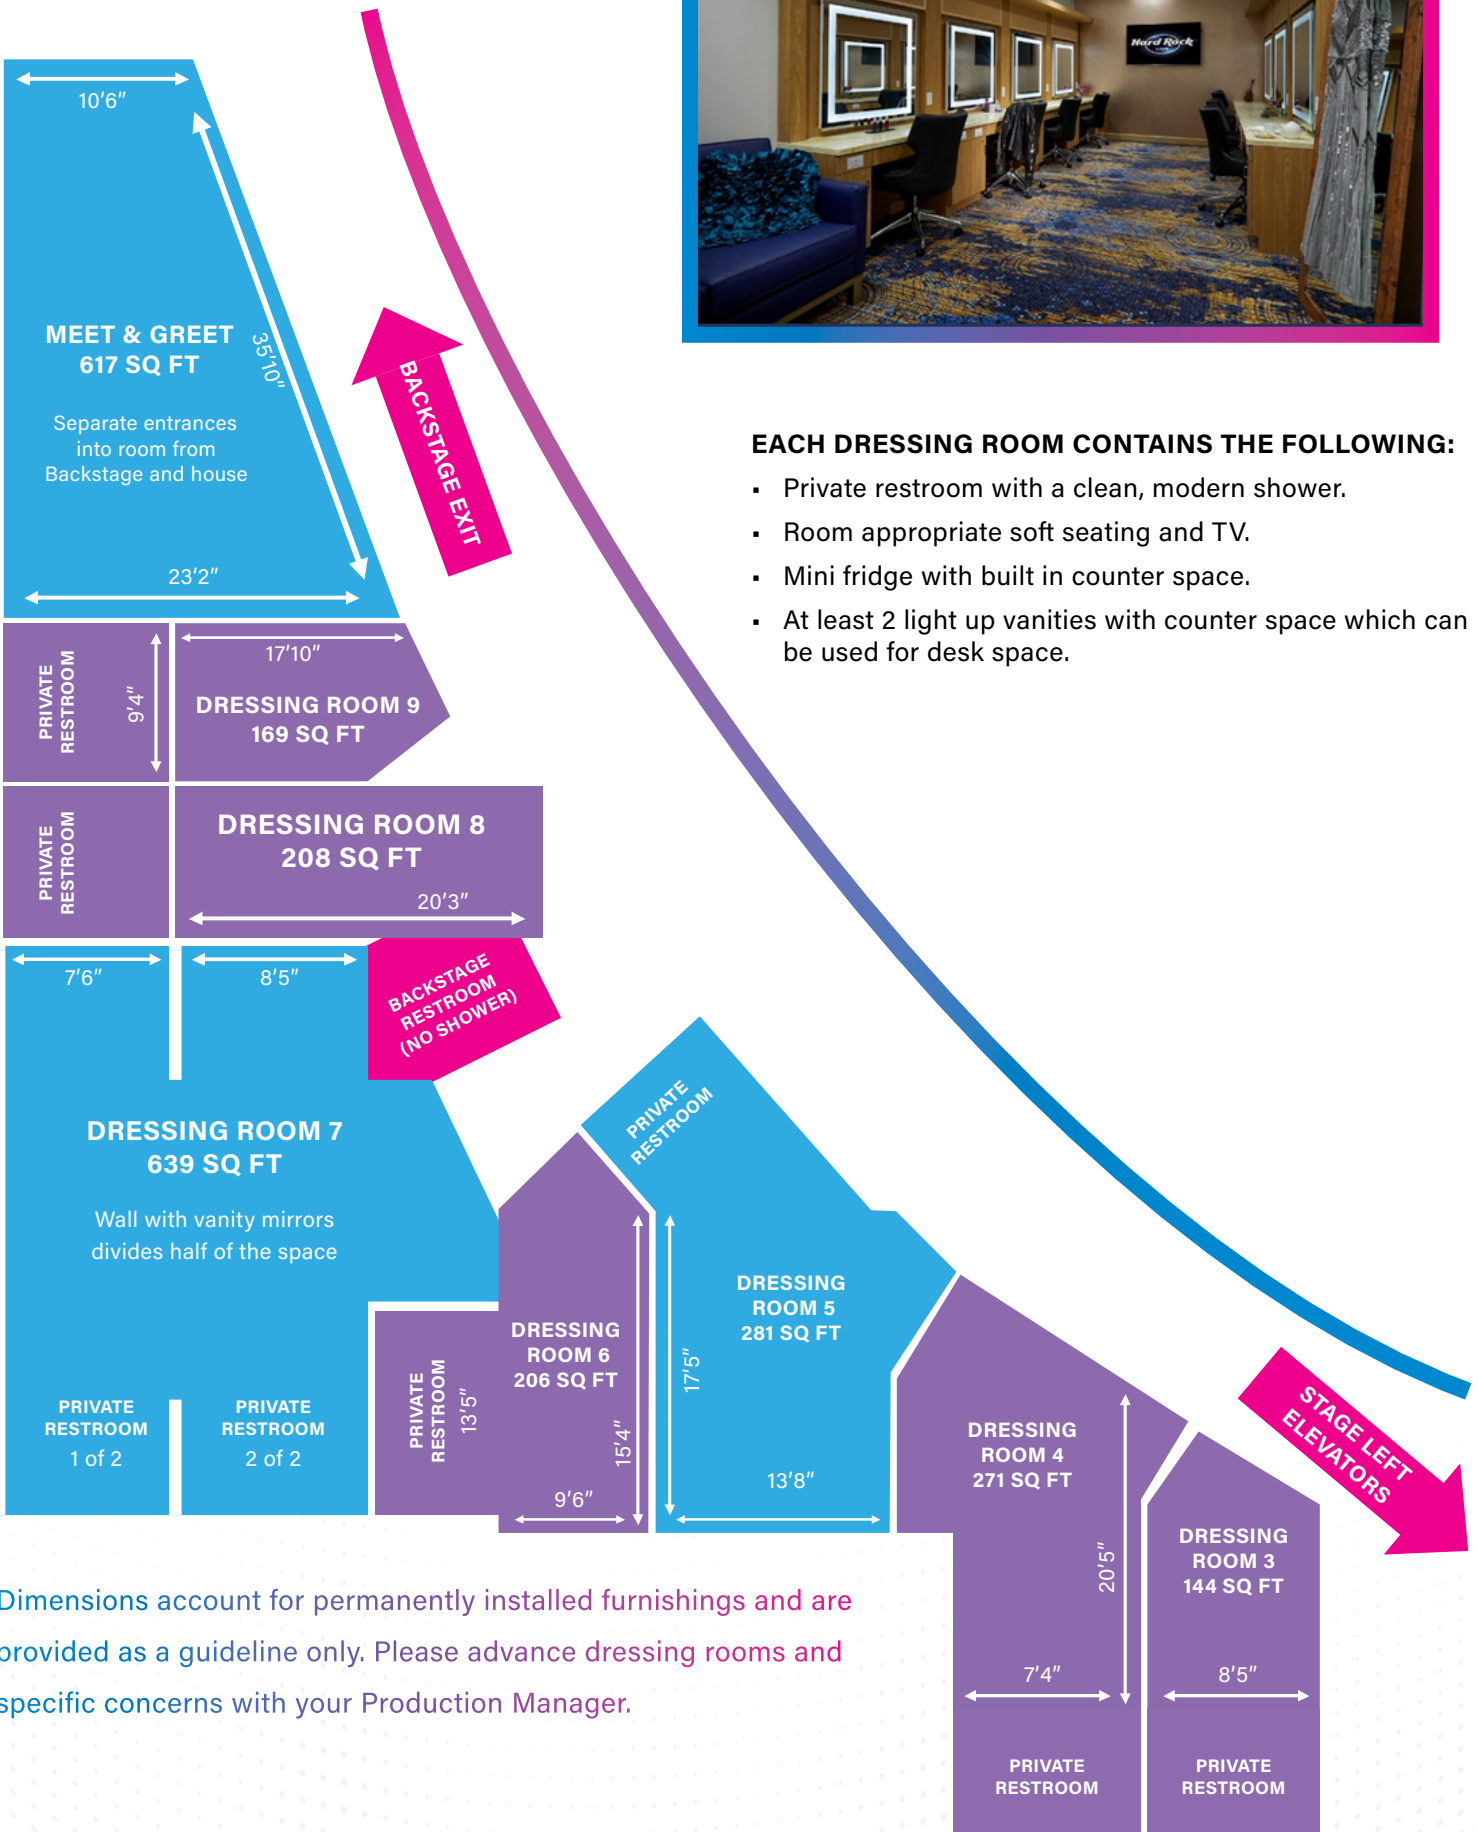

STAGE LEVEL

DRESSING ROOMS 1 & 2

(188 sq ft Star Dressing Rooms)

- Full bathroom with shower
- (2) Desks with light-up make-up mirrors
- Counter with built-in mini fridge
- Space for wardrobe, road case or 6 foot table
- (1) Couch with side table
- (1) Full length mirror

GREEN ROOM/CATERING

(888 sq ft Meal Room)

- Seating for 35 people
- Sink, refrigeration, and counter space for catering
- Billiard table and additional non-dining seating
- 2 restrooms with sinks (no showers)

TOURING CREW

266 sq. ft Production Office

- Space for cases/tables

2ND FLOOR

EACH DRESSING ROOM CONTAINS THE FOLLOWING:

- Private restroom with a clean, modern shower.
- Room appropriate soft seating and TV.
- Mini fridge with built in counter space.
- At least 2 light up vanities with counter space which can be used for desk space.

Dimensions account for permanently installed furnishings and are provided as a guideline only. Please advance dressing rooms and specific concerns with your Production Manager.

4TH FLOOR

MAKE-UP ROOM (207 SQ FT)