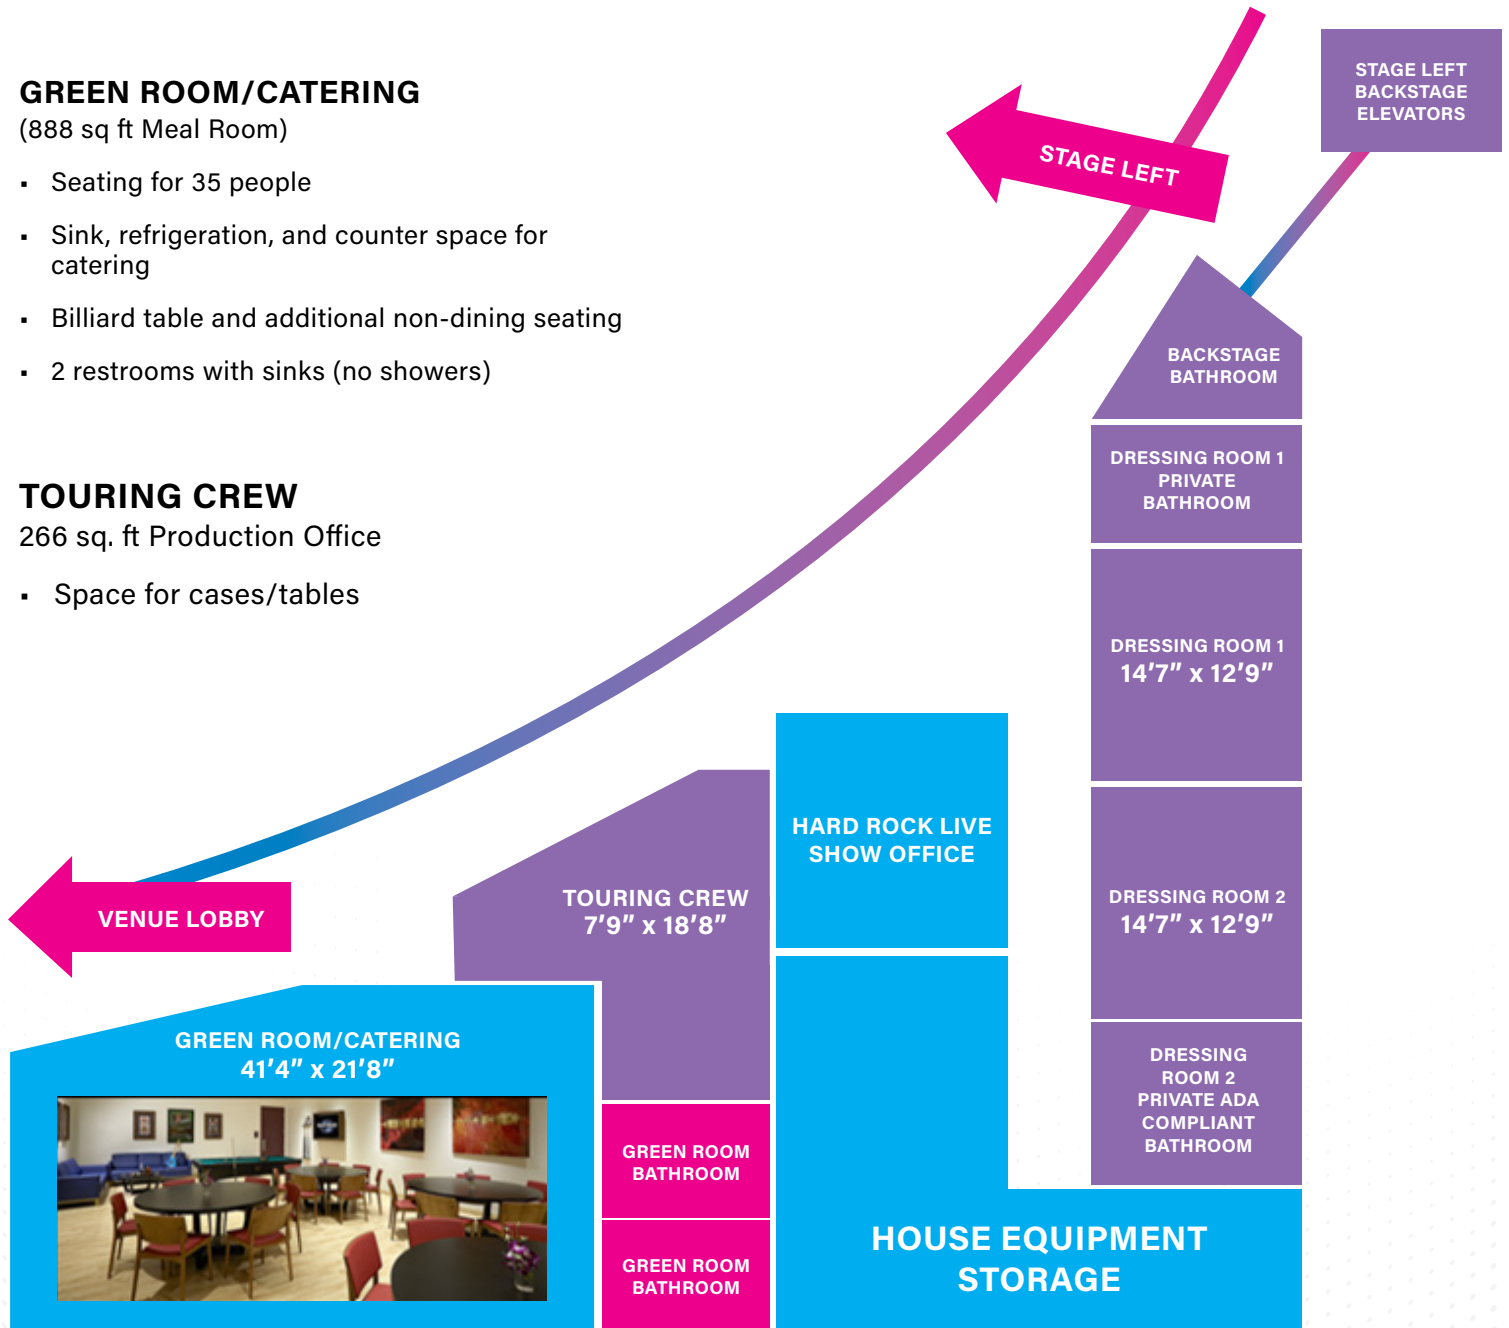

GREEN ROOM/CATERING

(888 sq ft Meal Room)

- Seating for 35 people
- Sink, refrigeration, and counter space for catering
- Billiard table and additional non-dining seating
- 2 restrooms with sinks (no showers)

TOURING CREW

266 sq. ft Production Office

- Space for cases/tables

2ND FLOOR

EACH DRESSING ROOM CONTAINS THE FOLLOWING:

- Private restroom with a clean, modern shower.
- Room appropriate soft seating and TV.
- Mini fridge with built in counter space.
- At least 2 light up vanities with counter space which can be used for desk space.

Dimensions account for permanently installed furnishings and are provided as a guideline only. Please advance dressing rooms and specific concerns with your Production Manager.

4TH FLOOR

MAKE-UP ROOM (207 SQ FT)

- (2) Sinks
- (4) Light-Up vanity mirrors
- TV

WIG / HAIR ROOM (185 SQ FT)

- (1) Hair wash station
- (1) Regular sink
- (4) Light-Up vanity mirrors
- Extra counter space
- TV

CHORUS ROOM (921 SQ FT)

- (25) Light-Up vanities with outlets
- (2) Private restrooms
- (2) Shower rooms with (2) showers each
- (3) Sinks with mirrors
- TV
- Mini fridge