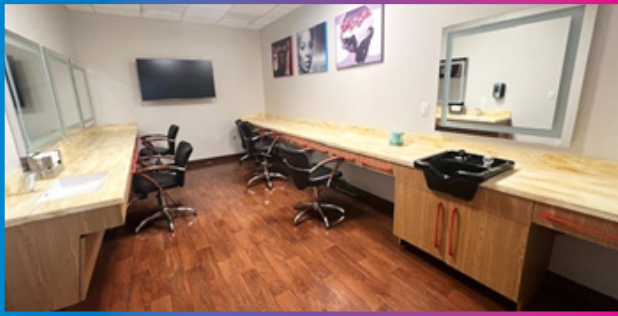

DRESSING ROOMS & HOSPITALITY

HARD ROCK LIVE OFFERS 9 STAR DRESSING ROOMS WITH INDIVIDUAL BATHROOMS, STAGE LEVEL TOUR CREW OFFICE AND CATERING GREEN ROOM, A DEDICATED MEET AND GREET ROOM WITH SECURE BACKSTAGE ACCESS, AND HAIR, MAKE-UP, WARDROBE AND CHOIR ROOMS ON THE 4TH FLOOR.

TOURING CREW

266 sq. ft Production Office

- Space for cases/tables

2ND FLOOR

EACH DRESSING ROOM CONTAINS THE FOLLOWING:

- Private restroom with a clean, modern shower.
- Room appropriate soft seating and TV.
- Mini fridge with built in counter space.
- At least 2 light up vanities with counter space which can be used for desk space.

Dimensions account for permanently installed furnishings and are provided as a guideline only. Please advance dressing rooms and specific concerns with your Production Manager.

4TH FLOOR

MAKE-UP ROOM (207 SQ FT)

- (2) Sinks
- (4) Light-Up vanity mirrors
- TV

WIG / HAIR ROOM (185 SQ FT)

- (1) Hair wash station
- (1) Regular sink
- (4) Light-Up vanity mirrors
- Extra counter space
- TV

CHORUS ROOM (921 SQ FT)

- (25) Light-Up vanities with outlets
- (2) Private restrooms
- (2) Shower rooms with (2) showers each
- (3) Sinks with mirrors
- TV
- Mini fridge