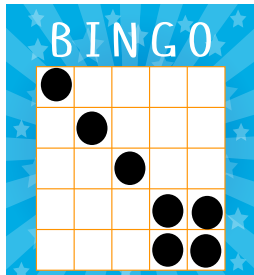

GAME #8
FULL CARD
PAYS \$1,000

BINGO

**CRAZY
CHEVRON**
PAYS \$200

BINGO

**ANY WAY
BLOCK OF
6**
PAYS \$300

ROCKER PAPER BUY-IN	\$15	DOUBLE ACTION	\$2
STAR MACHINE BUY-IN	\$35	DAUBER	\$2
ICON MACHINE BUY-IN	\$55	FIREBALL 1	\$1
EXTRA PACKS	\$6	FIREBALL 2	\$2
TIC TAC TOE	\$3	FIREBALL 3	\$3

LAST CHANCE
\$5

BINGO

**TEXAS
BLACKOUT
WITH
WILD**
PAYS \$400

MAY MONDAY - THURSDAY | 5PM SESSION

GAME #1
**CRAZY
KITE**
PAYS \$200

GAME #2
**BLOCK OF
9**
PAYS \$200

GAME #3
**2 CORNER
STAMPS**
PAYS \$300

SINGLE LINE
BINGO IN 3
DIFFERENT
SQUARES OF
YOUR 9 ON

GAME #4
**HARDWAY
8 PACK**
PAYS \$400

GAME #5
**DOUBLE
BINGO**
PAYS \$400

GAME #6
**3 CORNER
STAMPS**
PAYS \$500

GAME #8
**ANY 3
LINES**
PAYS \$1,000

GAME #9
NUMBER 7
PAYS \$1,000

GAME #11
**CRAZY
ARROW**
PAYS \$1,000