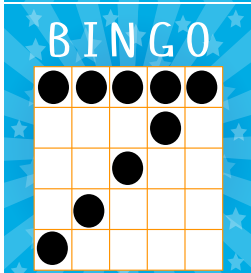

GAME #8
FULL CARD
PAYS \$1,000

BINGO

**CRAZY
CHEVRON**
PAYS \$200

BINGO

**ANY WAY
BLOCK OF
6**
PAYS \$300

ROCKER PAPER BUY-IN	\$15	DOUBLE ACTION	\$2
STAR MACHINE BUY-IN	\$35	DAUBER	\$2
ICON MACHINE BUY-IN	\$55	FIREBALL 1	\$1
EXTRA PACKS	\$6	FIREBALL 2	\$2
TIC TAC TOE	\$3	FIREBALL 3	\$3

LAST CHANCE
\$5

BINGO

**TEXAS
BLACKOUT
WITH
WILD**
PAYS \$400

MAY MONDAY - THURSDAY | 5PM SESSION

GAME #1
**CRAZY
KITE**
PAYS \$200

GAME #2
**BLOCK OF
9**
PAYS \$200

GAME #3
**2 CORNER
STAMPS**
PAYS \$300

SINGLE LINE
BINGO IN 3
DIFFERENT
SQUARES OF
YOUR 9 ON

GAME #4
**HARDWAY
8 PACK**
PAYS \$400

GAME #5
**DOUBLE
BINGO**
PAYS \$400

GAME #6
**3 CORNER
STAMPS**
PAYS \$500

GAME #8
**ANY 3
LINES**
PAYS \$1,000

GAME #9
NUMBER 7
PAYS \$1,000

GAME #11
**CRAZY
ARROW**
PAYS \$1,000

GAME #13
**CHAMPAGNE
GLASS**
PAYS \$1,000

GAME #14
**CALLER'S
CHOICE**
PAYS \$1,199

ROCKER PAPER BUY-IN	\$35	TIC TAC TOE	\$5
STAR MACHINE BUY-IN	\$55	DOUBLE ACTION	\$3
ICON MACHINE BUY-IN	\$75	FIREBALL 1	\$1
EXTRA PACKS	\$8	FIREBALL 2	\$2
LETTER X	\$3	FIREBALL 3	\$3