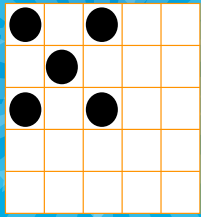

MAY

MONDAY - THURSDAY

DOORS OPEN AT 12PM, GAMES BEGIN AT 1PM & 5PM

1PM SESSION

SACRAMENTO
AT FIRE MOUNTAIN

BINGO

GAME #1
**SMALL
CORNER X**
PAYS \$200

BINGO