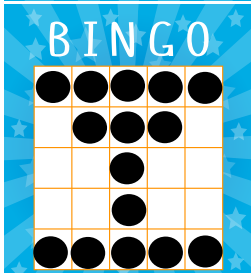

GAME #8
FULL CARD
PAYS \$1,000

BINGO

**CRAZY
CHEVRON**
PAYS \$200

BINGO

**ANY WAY
BLOCK OF
6**
PAYS \$300

ROCKER PAPER BUY-IN	\$15	DOUBLE ACTION	\$2
STAR MACHINE BUY-IN	\$35	DAUBER	\$2
ICON MACHINE BUY-IN	\$55	FIREBALL 1	\$1
EXTRA PACKS	\$6	FIREBALL 2	\$2
TIC TAC TOE	\$3	FIREBALL 3	\$3

LAST CHANCE
\$5

BINGO

**TEXAS
BLACKOUT
WITH
WILD**
PAYS \$400

MAY MONDAY - THURSDAY | 5PM SESSION

GAME #1
**CRAZY
KITE**
PAYS \$200

GAME #2
**BLOCK OF
9**
PAYS \$200

GAME #3
**2 CORNER
STAMPS**
PAYS \$300

SINGLE LINE
BINGO IN 3
DIFFERENT
SQUARES OF
YOUR 9 ON

GAME #4
**HARDWAY
8 PACK**
PAYS \$400

GAME #5
**DOUBLE
BINGO**
PAYS \$400

GAME #6
**3 CORNER
STAMPS**
PAYS \$500

GAME #8
**ANY 3
LINES**
PAYS \$1,000

GAME #9
NUMBER 7
PAYS \$1,000

GAME #11
**CRAZY
ARROW**
PAYS \$1,000

GAME #13
**CHAMPAGNE
GLASS**
PAYS \$1,000

GAME #14
**CALLER'S
CHOICE**
PAYS \$1,199

ROCKER PAPER BUY-IN	\$35	TIC TAC TOE	\$5
STAR MACHINE BUY-IN	\$55	DOUBLE ACTION	\$3
ICON MACHINE BUY-IN	\$75	FIREBALL 1	\$1
EXTRA PACKS	\$8	FIREBALL 2	\$2
LETTER X	\$3	FIREBALL 3	\$3