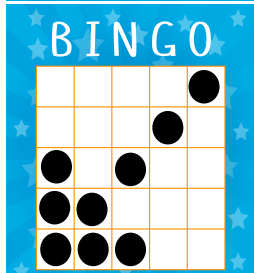

GAME #8
FULL CARD
PAYS \$1,000

BINGO

**CRAZY
CHEVRON**
PAYS \$200

BINGO

**ANY WAY
BLOCK OF
6**
PAYS \$300

ROCKER PAPER BUY-IN	\$15	DOUBLE ACTION	\$2
STAR MACHINE BUY-IN	\$35	DAUBER	\$2
ICON MACHINE BUY-IN	\$55	FIREBALL 1	\$1
EXTRA PACKS	\$6	FIREBALL 2	\$2
TIC TAC TOE	\$3	FIREBALL 3	\$3

LAST CHANCE
\$5

BINGO

**TEXAS
BLACKOUT
WITH
WILD**
PAYS \$400

MAY MONDAY - THURSDAY | 5PM SESSION

GAME #1
**CRAZY
KITE**
PAYS \$200

GAME #2
**BLOCK OF
9**
PAYS \$200

GAME #3
**2 CORNER
STAMPS**
PAYS \$300

SINGLE LINE
BINGO IN 3
DIFFERENT
SQUARES OF
YOUR 9 ON

GAME #4
**HARDWAY
8 PACK**
PAYS \$400

GAME #5
**DOUBLE
BINGO**
PAYS \$400

GAME #6
**3 CORNER
STAMPS**
PAYS \$500

GAME #8
**ANY 3
LINES**
PAYS \$1,000

GAME #9
NUMBER 7
PAYS \$1,000

GAME #11
**CRAZY
ARROW**
PAYS \$1,000

GAME #13
**CHAMPAGNE
GLASS**
PAYS \$1,000

GAME #14
**CALLER'S
CHOICE**
PAYS \$1,199

ROCKER PAPER BUY-IN	\$35	TIC TAC TOE	\$5
STAR MACHINE BUY-IN	\$55	DOUBLE ACTION	\$3
ICON MACHINE BUY-IN	\$75	FIREBALL 1	\$1
EXTRA PACKS	\$8	FIREBALL 2	\$2
LETTER X	\$3	FIREBALL 3	\$3